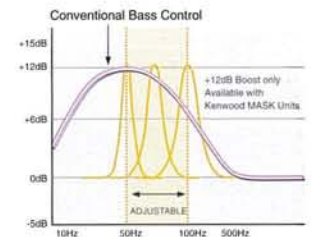

3DFL DIS-

Integration of our newly developed 3-D VF display is featured in certain D-Mask+ units. Thanks to the 4-level gray scale capability of each dot, imaging quality of characters, numbers, icons as well as the pre-installed F1 and Kenwood Cup video clips is greatly enhanced. The wide FL display uses 144x24 dots to dynamically display animated icons and scrolling characters, improving ease and enjoyment of operation. For easy installation, a DC-DC converter has been integrated in the chassis.

WHAT'S MP3?

With our expanded lineup of MP3 products, you can enjoy your favourite MP3 compilations with excellent sound quality. Kenwood's newly released products are compatible with ID-3 Tag (version 1) that enables the display of the song title and artist of each track. Available on KDC-MP6090R.