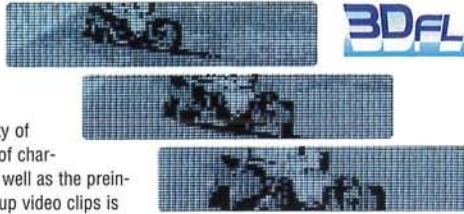

KENWOOD

2001-2002 CAR ENTERTAINMENT SYSTEM

3DFL DIS-

Integration of our newly developed 3-D VF display is featured in certain D-Mask+ units. Thanks to the 4-level gray scale capability of each dot, imaging quality of characters, numbers, icons as well as the pre-installed F1 and Kenwood Cup video clips is greatly enhanced. The wide FL display uses 144x24 dots to dynamically display animated icons and scrolling characters, improving ease and enjoyment of operation. For easy installation, a DC-DC converter has been integrated in the chassis.

WHAT'S MP3?

With our expanded lineup of MP3 products, you can enjoy your favourite MP3 compilations with excellent sound quality. Kenwood's newly released products are compatible with ID-3 Tag (version 1) that enables the display of the song title and artist of each track. Available on KDC-MP6090R.